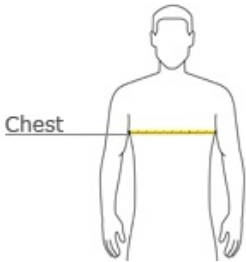

Essential T-Shirt PC61

A year-round essential, our best-selling t-shirt has been voted "most popular" by groups, teams, clubs and schools across America.

- Heavyweight 6.1-ounce, 100% cotton
- Shoulder-to-shoulder taping
- Coverseamed neck
- Double-needle hem
- Ash is 99/1 cotton/poly.
- Athletic Heather is 90/10 cotton/poly.
- Dark Heather Grey is 60/40 cotton/poly.

CARE INSTRUCTIONS

Machine wash cold, inside out, with like colors. Only non-chlorine when needed. Tumble dry medium. Medium-hot iron. Do not iron decoration.

front

back

HOW TO MEASURE

CHEST
With arms down at sides, measure around the upper body, under arms and over the fullest part of the chest.

SIZE CHART

	S	M	L	XL	2XL	3XL	4XL	5XL	6XL
Chest	34-36	38-40	42-44	46-48	50-52	54-56	58-60	62-64	66-69

COLOR INFORMATION

Aquatic Blue
PMS 298 C

Ash
PMS No Match

Athletic Heather
PMS No Match

Athletic Maroon
PMS 229 C